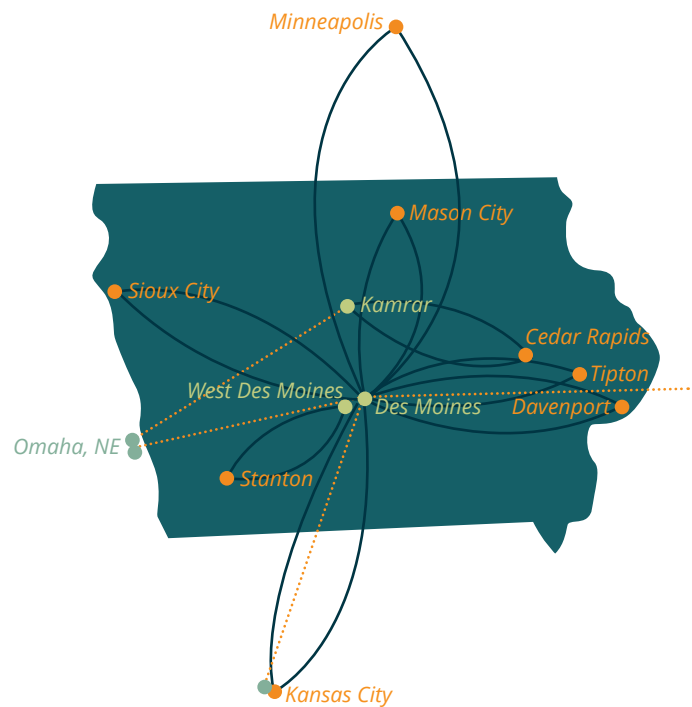

Reliability

- Geographically diverse IP transit connections.
- Highly redundant cutting edge carrier network including geographically divergent peering and IP transit connections.
- Service quality assurance through proactive availability and continuous usage monitoring and proactive notifications- 24/7/365.
- High-quality, web-based network monitoring and management tools that allow customers to review usage and track support tickets.
- Carrier-grade hardware platform.
- Fully-redundant IP core network.
- Distributed routing and switching.

Flexibility

- Scalable bandwidth
  - Options from 1 Mbps to multiple 10 Gbps with easy upgrades.

Additional Features

- Web-based MRTG statistical graphing of your bandwidth use.
- Peering connectivity to Chicago via INDATEL.
- Peering connectivity to the Omaha Internet Exchange.
- Dual stacked IPv4 and IPv6 environment.
- IPv4 and/or IPv6 space.
- Domain Name Service for your connection's IP space.
- Limited distributed denial of service (DDoS) mitigation to proactively ID and block large scale attacks.

AUREON INTERNET TRANSIT & PEERING CONNECTIVITY

For more information on **Wholesale Dedicated Internet Access** from Aureon Technology, call 888-387-5670 or visit AureonTechnology.com.